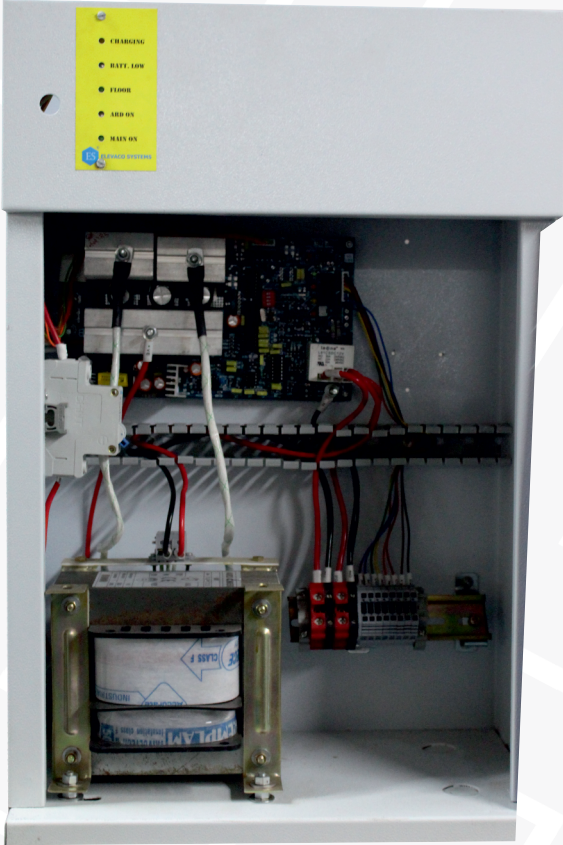

CANTILEVER SAFETY SET

BOTTOM PULLY SAFETY SET

MRL SAFETY SET

AUTODOOR AND CABIN SET

GUID RAIL AND ROAP FITTING MATERIALS

AUTOMATIC RESCUE DEVICE (ARD/UPS)

Advance Rescue System Used For Rescuing Passangers Trapped In An Elevator In Case Power Failure